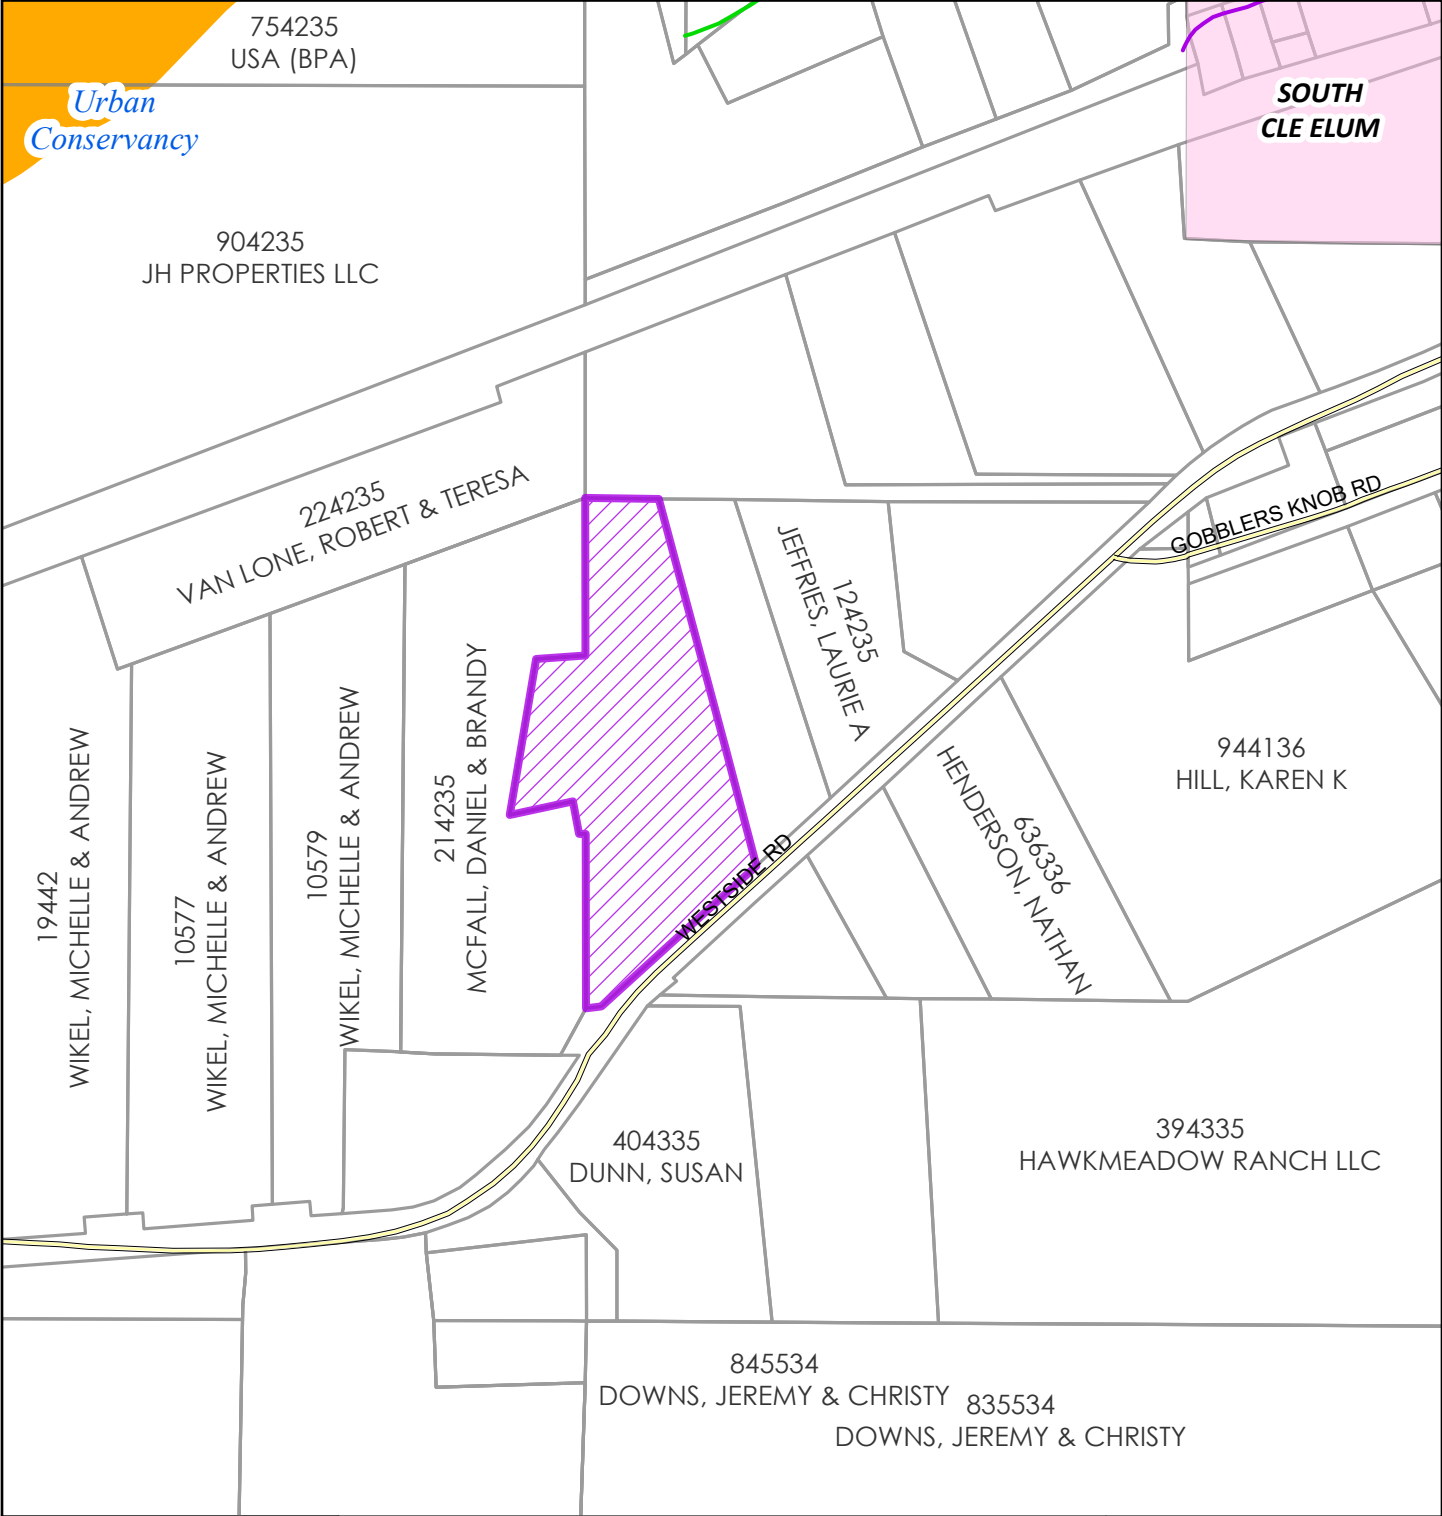

SP-26-00001 Sarginson

Shoreline

2026

Coordinate System: NAD 1983 StatePlane Washington South FIPS 4602 Feet